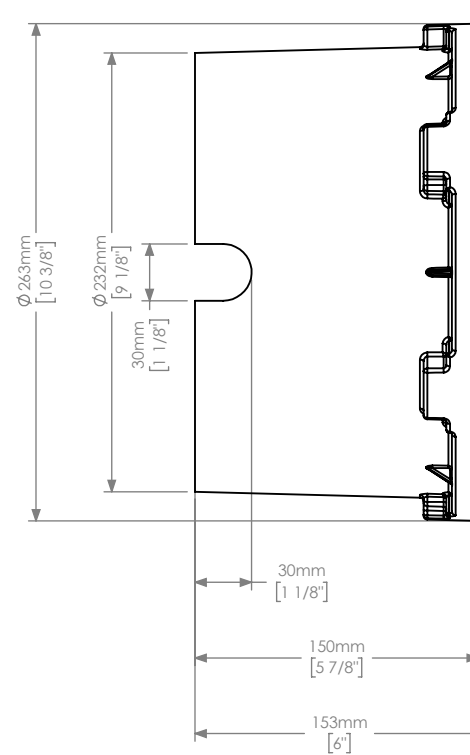

Description : RUBY RECESSED

Code : AL4992

Scale : 1:4

SHEET 1 OF 2

Revision : 05

DIMENSIONS ARE IN MILLIMETERS [BRACKETED DIMENSIONS ARE IN INCHES]

GRIVEN 

<http://www.griven.com>

Description : RUBY RECESSED

Code : AL4992 + AL5251

Scale : 1:4

SHEET 2 OF 2

Revision : 05

DIMENSIONS ARE IN MILLIMETERS [BRACKETED DIMENSIONS ARE IN INCHES]

GRIVEN 

<http://www.griven.com>